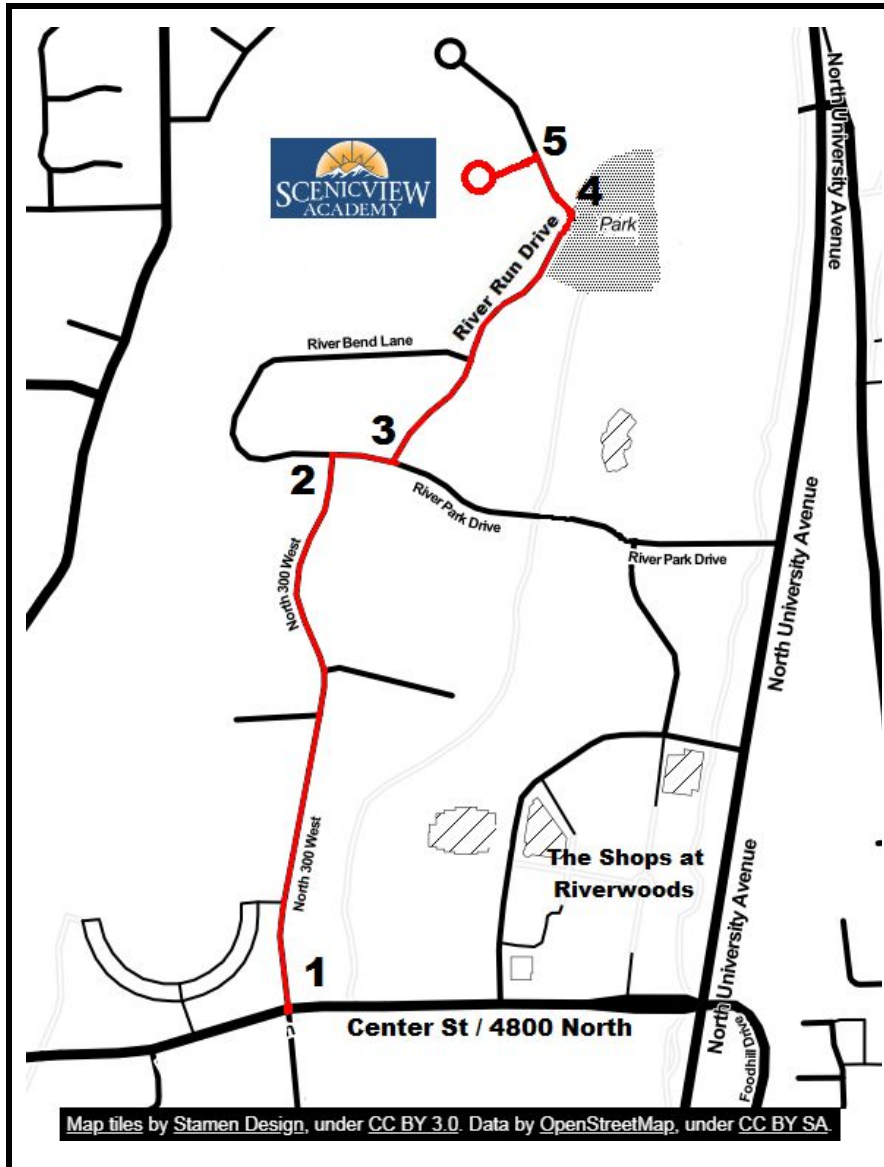

Directions to Cinemark Movie Theater

1010 S 800 E, Orem, UT 84097

1. Exit ScenicView parking lot and **TURN RIGHT**
2. Follow road as it curves next to park
 - Continue until you reach a stop sign (at River Park Drive)
3. **TURN RIGHT** at stop sign onto River Park Drive
4. Then immediately **TURN LEFT** (at Qualtrics sign aka 300 W)
 - Continue until you reach a stoplight (4800 North aka Center Street)
5. **TURN RIGHT** at stoplight onto 4800 North aka Center Street
 - Continue straight, up a hill, until you reach a stoplight (800 East)
6. **TURN LEFT** at stoplight onto 800 East
 - Continue straight until you see the Cinemark sign on the right
7. **TURN RIGHT** into shopping center and movie theater parking lot

Directions to ScenicView Academy

5455 River Run Dr, Provo, UT 84604

From I-15 Freeway

- **EXIT 271** Orem Center Street
- **TURN EAST** (towards the closest mountains)
- Continue on Orem Center Street for 3.4 miles, down a hill, until it becomes 4800 North

From Orem Center Street / 4800 North

1. **TURN NORTH** at stoplight onto 300 West
 - a. Continue until you reach a stop sign (at River Park Drive)
2. **TURN RIGHT** at stop sign onto River Park Dr
3. Then immediately **TURN LEFT** (at Utah Community Credit Union aka River Run Drive)
4. Follow road as it curves next to park
5. **TURN LEFT** into ScenicView Academy