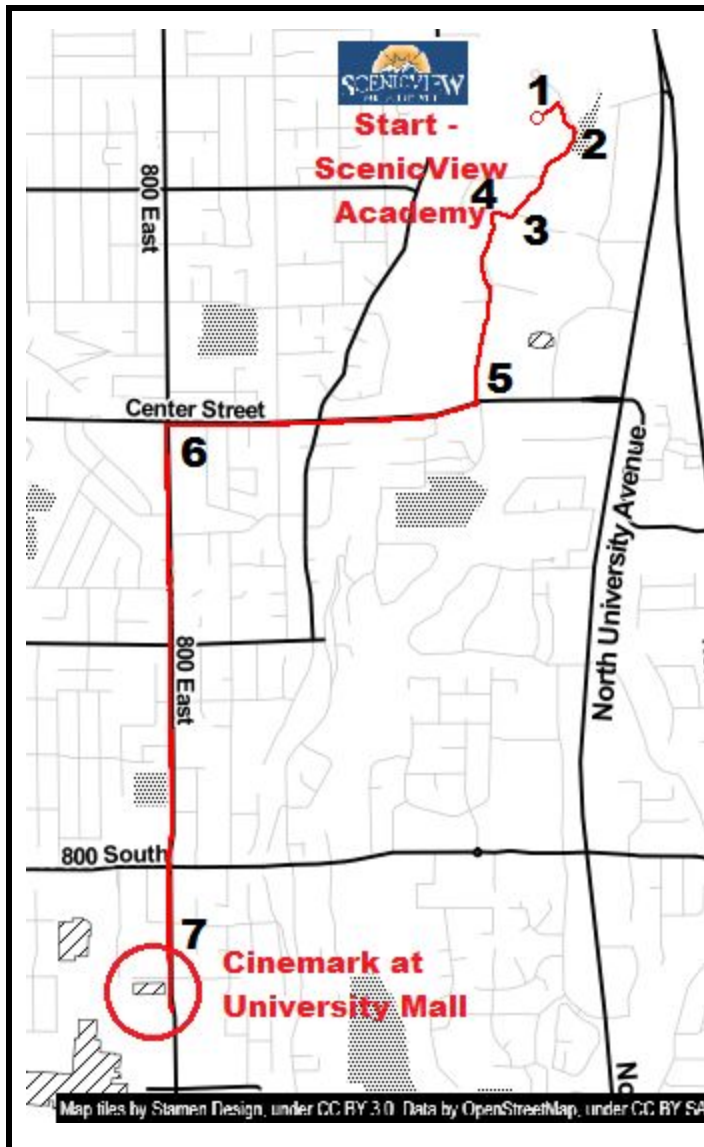

Directions to Cinemark Movie Theater

1010 S 800 E, Orem, UT 84097

1. Exit ScenicView parking lot and **TURN RIGHT**
2. Follow road as it curves next to park
 - Continue until you reach a stop sign (at River Park Drive)
3. **TURN RIGHT** at stop sign onto River Park Drive
4. Then immediately **TURN LEFT** (at Qualtrics sign aka 300 W)
 - Continue until you reach a stoplight (4800 North aka Center Street)
5. **TURN RIGHT** at stoplight onto 4800 North aka Center Street
 - Continue straight, up a hill, until you reach a stoplight (800 East)
6. **TURN LEFT** at stoplight onto 800 East
 - Continue straight until you see the Cinemark sign on the right
7. **TURN RIGHT** into shopping center and movie theater parking lot

Directions to ScenicView Academy

5455 River Run Dr, Provo, UT 84604

From I-15 Freeway

- **EXIT 271** Orem Center Street
- **TURN EAST** (towards the closest mountains)
- Continue on Orem Center Street for 3.4 miles, down a hill, until it becomes 4800 North

From Orem Center Street / 4800 North

1. **TURN NORTH** at stoplight onto 300 West
 - a. Continue until you reach a stop sign (at River Park Drive)
2. **TURN RIGHT** at stop sign onto River Park Dr
3. Then immediately **TURN LEFT** (at Utah Community Credit Union aka River Run Drive)
4. Follow road as it curves next to park
5. **TURN LEFT** into ScenicView Academy